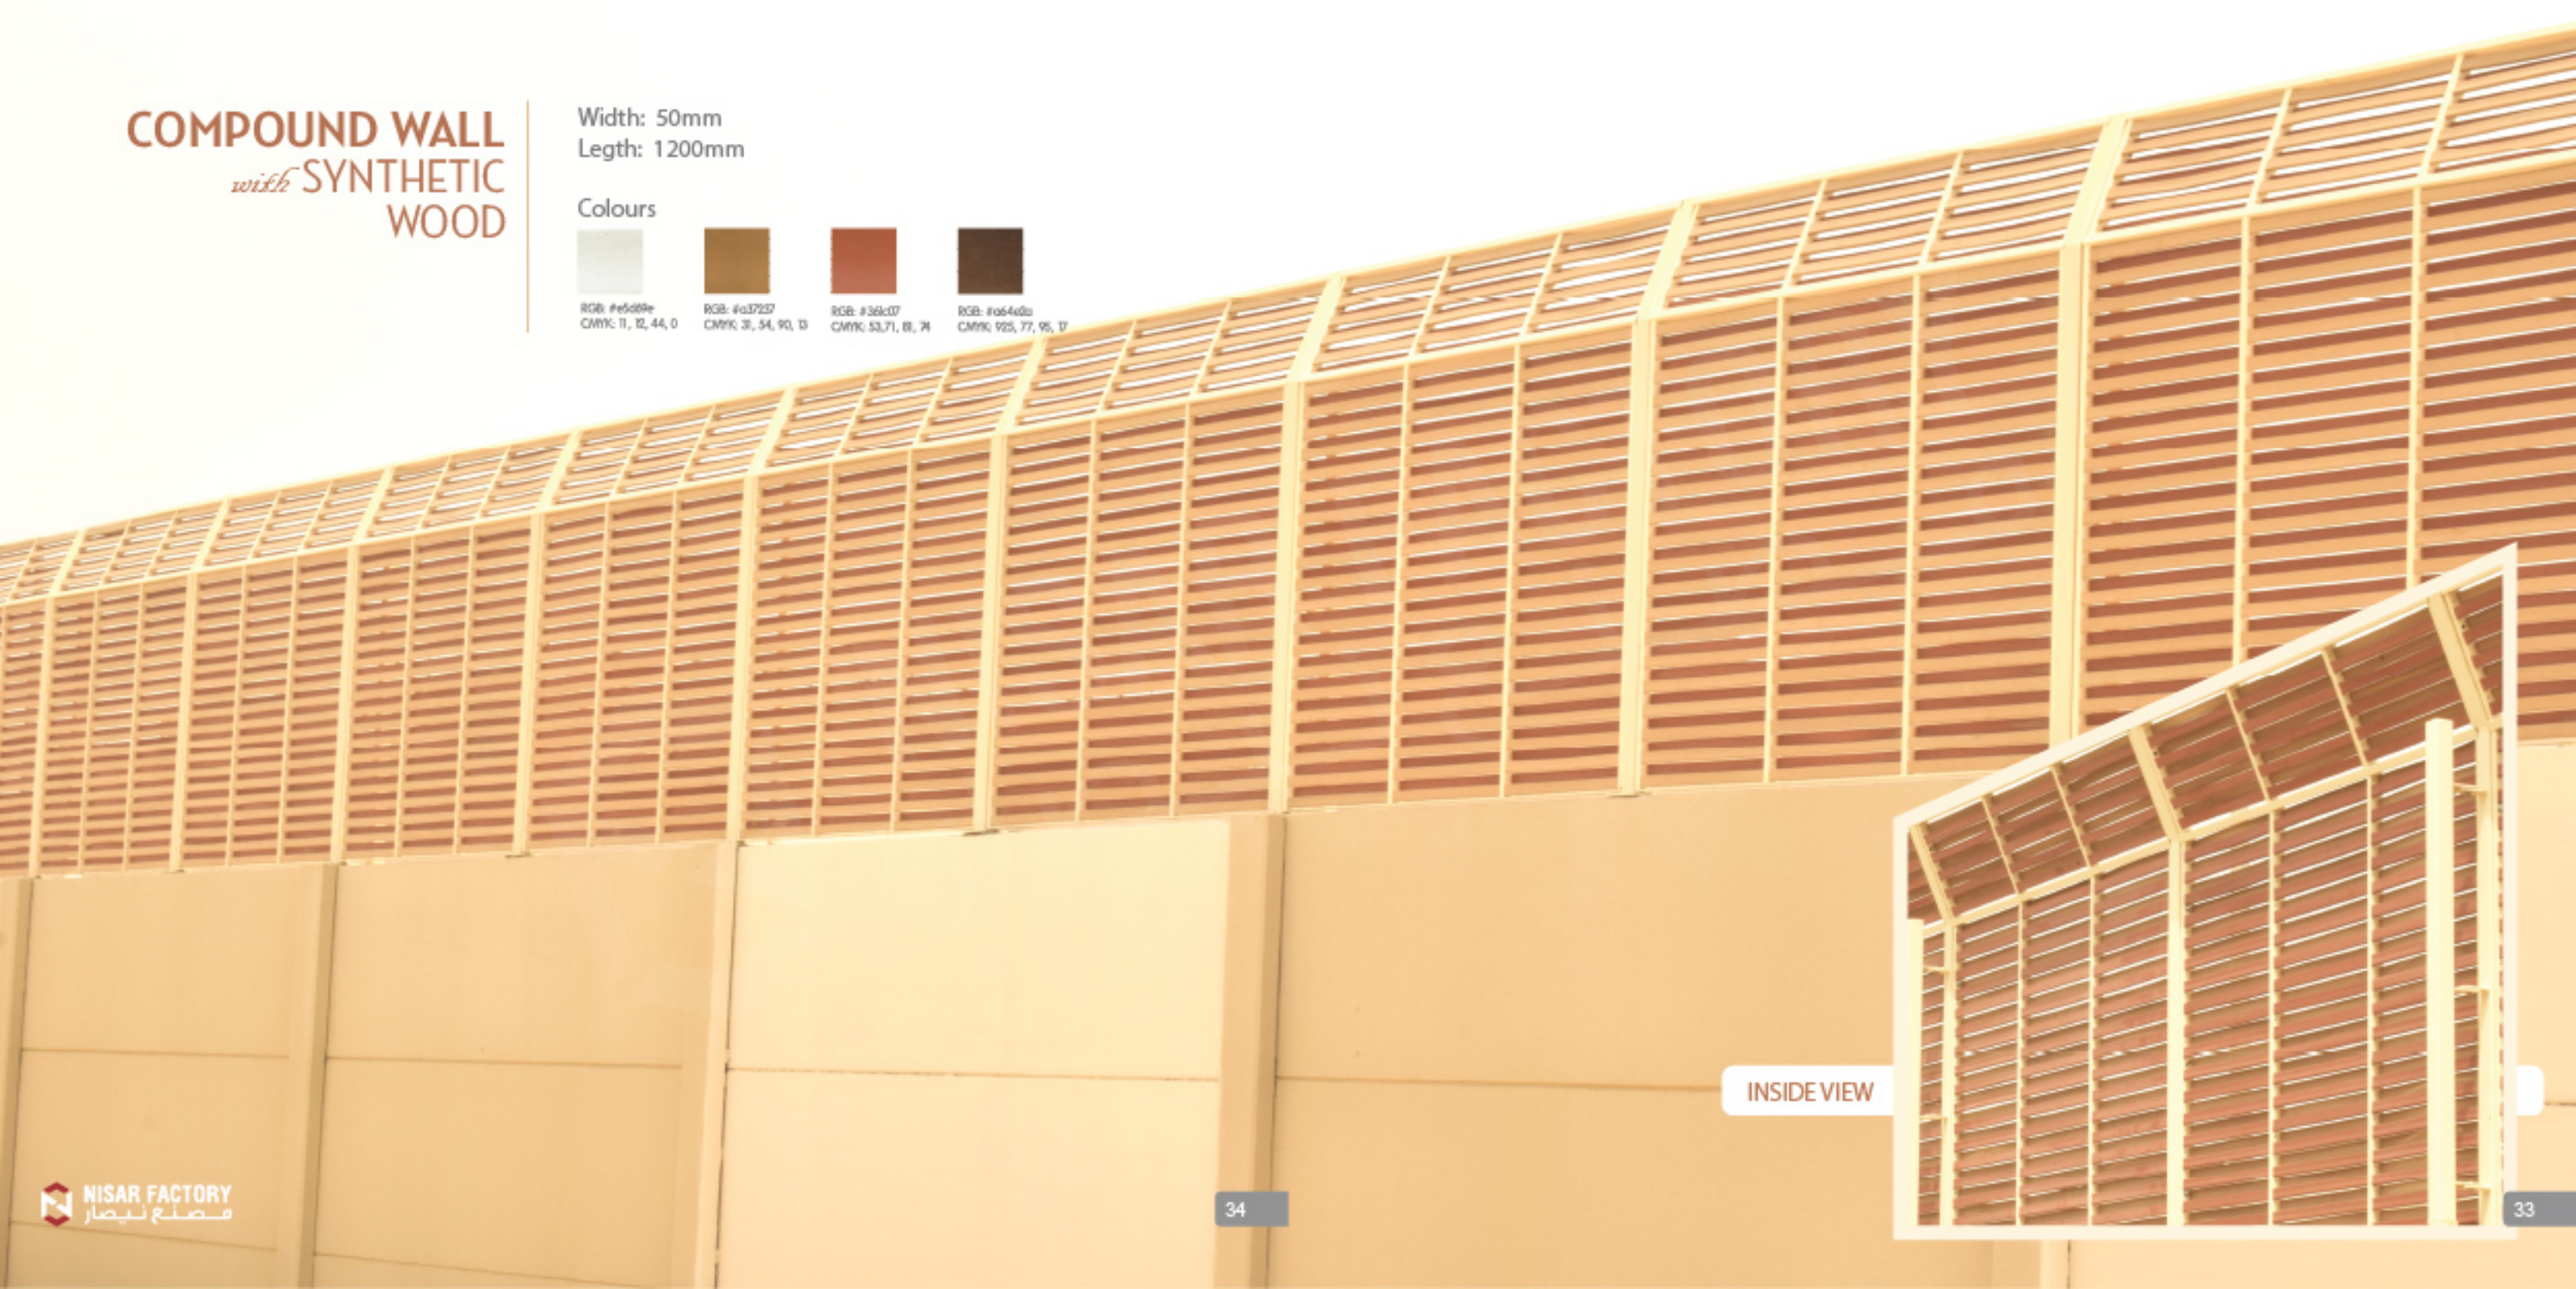

OUTDOOR SEATING

EXTERIOR WALL PANELING

with SYNTHETIC WOOD

BEAUTIFY
YOUR GARDEN *with*
SYNTHETIC WOOD

EXTERIOR WALL FENCING *with* SYNTHETIC WOOD

FALSE CEILING *with*
SYNTHETIC WOOD

BEAUTIFY
YOUR HOME
WITH OUR
SMART
SHADES

COMPOUND WALL *wilb* SYNTHETIC WOOD

Width: 50mm
Legth: 1200mm

Colours

RGB: #e5d09e
CMYK: 11, 12, 44, 0

RGB: #a37237
CMYK: 31, 54, 90, 10

RGB: #36c07
CMYK: 53, 71, 81, 24

RGB: #a64a0a
CMYK: 92, 77, 95, 17

INSIDE VIEW

COMPOUND WALL *with* SYNTHETIC WOOD

Width: 50mm
Legth: 1200mm

Colours

RGB: #f6d99e
CMYK: 11, 12, 44, 0

RGB: #a37237
CMYK: 31, 54, 90, 13

RGB: #361c07
CMYK: 53, 71, 81, 76

RGB: #064a0a
CMYK: 92, 77, 95, 17

Zoom